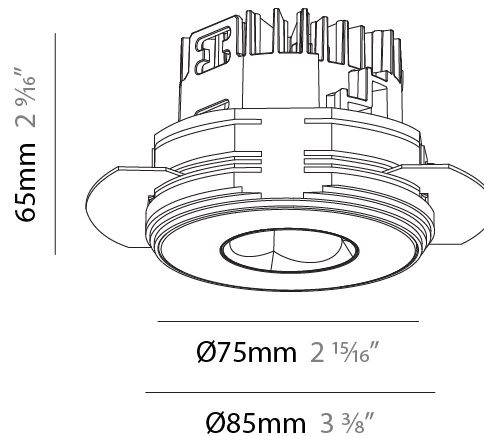

Series: Oiko Pro
Subseries: Oiko Pro Round
Brand: Prolicht
Division: Architectural
Mounting Type: Trimless
Mounting Location: Ceiling
Subcategory: Downlight

PHYSICAL

Shape: Round
Diameter (mm): 75
Diameter (in): 2 15/16
Height (mm): 65
Height (in): 2 9/16
Ceiling Thickness (mm): 10 / 12.5 / 15 / 25
Ceiling Thickness (in): 3/8 or 1/2 or 9/16 or 1
Min. Recessing Depth (mm): 70
Min. Recessing Depth (in): 2 3/4
Light Distribution: Direct
Diffuser: Lens Pack - Spread Lens / Linear Spread Lens / Honeycomb Louver
Fixture Finish: SSR / BKV / CWI / CRY / HAB / UFT / ITA / RUA / FTG / MYG / LOD / PUS / FRO / FUP / KIA / POP / BLS / SPG / MEY / GOH / GUM / CHC / COM / ABZ / JAG / OBR / MOS / ROR
Fixture Material: Aluminum Die Cast
Cut-out Measurements: 68mm / 2 11/16" Diameter

ELECTRICAL

Lamp Type: LED (Zhaga Standard)
Input Wattage (W): 15
Total Output Wattage (W): 13.6
Dimming: Tri-Mode (Non-Dimming and Phase Dimming (120Vac only) and 0-10V Dimming)
Driver Included: No
Driver Location: Recessed Housing
Driver Type: Constant Current - Universal
Driver Class: Class 2
Input Voltage (V): 120 - 277
Constant Current (MA): 350

LED

Color Temperature (°K): 2700 / 3000 / 3500 / 4000
Max. Delivered Lumen (lm): 1295 / 1377 / 1442 / 1455
Nominal Lumen (lm): 1566 / 1665 / 1743 / 1759
CRI: >90 CRI
Lamp Life (hrs): 50000

OPTICAL

Reflector°: 34
Adjustability: Fixed

RATINGS AND CERTIFICATIONS

Certified By: Certified for North American Standards
IP rating: IP20