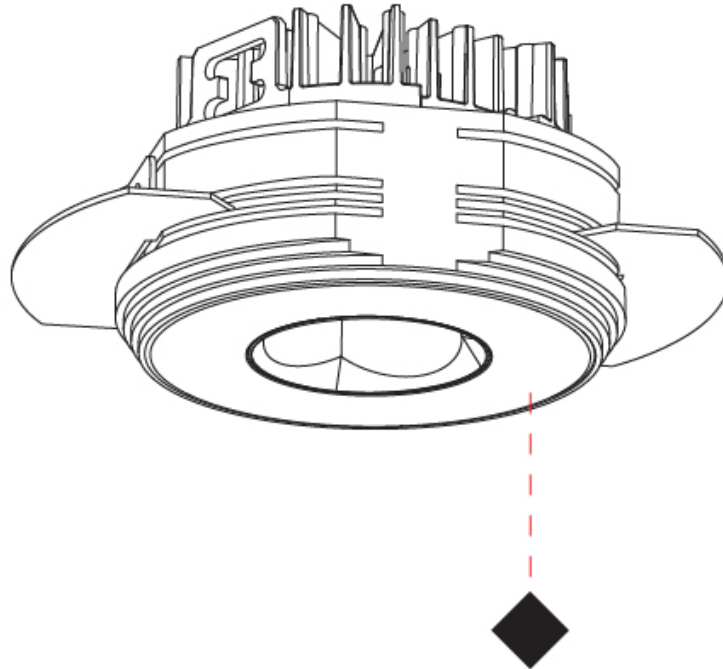

## OIKO PRO ROUND TRIMLESS

#### PHYSICAL

Shape: Round  
 Diameter (mm): 75  
 Diameter (in): 2 <sup>15</sup>/<sub>16</sub>  
 Height (mm): 43  
 Height (in): 1 <sup>11</sup>/<sub>16</sub>  
 Ceiling Thickness (mm): 10 / 12.5 / 15 / 25  
 Ceiling Thickness (in): 3/8 or 1/2 or 9/16 or 1  
 Min. Recessing Depth (mm): 50  
 Min. Recessing Depth (in): 1 <sup>15</sup>/<sub>16</sub>  
 Light Distribution: Direct  
 Diffuser: Lens Pack - Spread Lens / Linear Spread Lens / Honeycomb Louver  
 Fixture Finish: SSR / BKV / CWI / CRY / HAB / UFT / ITA / RUA / FTG / MYG / LOD / PUS / FRO / FUP / KIA / POP / BLS / SPG / MEY / GOH / GUM / CHC / COM / ABZ / JAG / OBR / MOS / ROR  
 Fixture Material: Aluminum Die Cast  
 Cut-out Measurements: 86mm / 2 11/16" Diameter